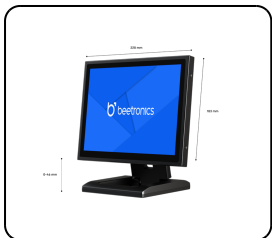

## 10 Inch Touchscreen Metal (4:3)

This 10 inch touchscreen has a reliable multi-touch panel with a 4:3 aspect ratio. The monitor delivers excellent 178° viewing angles and is compatible with Windows, Mac & Linux operating systems. The touchscreen monitor is designed for professional applications, easy to integrate and suitable for intensive use.

- ✓ 4:3 multi-touch panel
- ✓ Input: HDMI, VGA, BNC, RCA
- ✓ Mounting: Flush, embedded, wall, desktop
- ✓ External dimensions: 9.0 x 7.2 x 1.6 inches

## Display Architecture

Aspect Ratio	4:3
Native Resolution	1024 x 768
Pixels Per Inch	132 PPI
Diagonal Size	9.7 Inches (247 mm)
Panel Type	IPS-LCD
Backlight	LED
Surface	Tempered Glass
Supported Orientation	Landscape, Portrait, Face-up