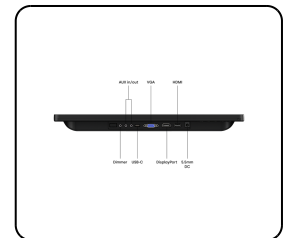

- ✓ Full HD multi-touch panel
- ✓ Input: HDMI, DisplayPort, USB-C, VGA
- ✓ Mounting: Wall, desktop
- ✓ External dimensions: 12.5 x 7.9 x 1.3 inches

## Display Architecture

Aspect Ratio	16:9 (4:3 Adjustable)
Native Resolution	1920 x 1080
Pixels Per Inch	166 PPI
Diagonal Size	13.3 Inches (337 mm)
Panel Type	IPS-LCD
Backlight	LED
Surface	Tempered Glass
Supported Orientation	Landscape, Portrait, Face-up

## Mounting

Wall Mount	✔ VESA 75x75mm
Flush Mount	✔ Possible, no accessories available
Stand	✔ Adjustable and Detachable
Supported Mounting Orientations	Landscape, Portrait, Face-up