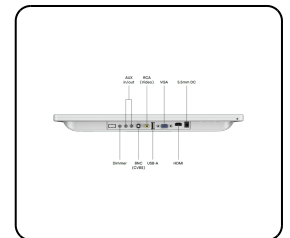

Model: 15HD7W

15 Inch Monitor (White)

This white 15 inch monitor delivers best-in-class picture quality. The monitor has a LED-IPS panel which provides crystal-clear image quality with excellent 178° viewing angles. The 15HD2W can be connected through a HDMI, VGA, BNC or RCA connection, and is suitable for desktop and wall mounting.

- ✓ 1920 x 1080 resolution (Full HD)
- ✓ Input: HDMI, VGA, BNC, RCA
- ✓ Mounting: Wall, desktop
- ✓ External dimensions: 14.7 x 9.1 x 1.3 inches

General

Manufacturer	Beetronics
Product Line	Monitor Series
Product Name	15 Inch Monitor (White)
Item Number	15HD7W
Previous Model	15HD2W
Product Type	Monitor
Warranty	2 Years
User Manual	Download PDF
Quickstart	Download PDF

Display Architecture

Diagonal Size	15.6 Inches (396 mm)
Aspect Ratio	16:9 (4:3 Adjustable)
Native Resolution	1920 x 1080
Pixels Per Inch	146 PPI
Panel Type	IPS-LCD
Backlight	LED
Surface	Anti-Glare Hard Coating (3H)
Supported Orientation	Landscape, Portrait, Face-up

Mounting

Wall Mount	✔ VESA 75x75mm
Flush Mount	✔ Possible, no accessories available
Stand	✔ Adjustable and Detachable
Supported Mounting Orientations	Landscape, Portrait, Face-up

Power

Input Voltage	DC 9-36V
Consumption	13 W (On), 0.4 W (Standby)
Power Supply	External DC (Power Adapter Included)
Power Adapter	Input: AC100-240V, 50/60Hz , Output: 19V-1.5A
Power Adapter Output Connector	DC Barrel Plug 2.1mm x 5.5mm