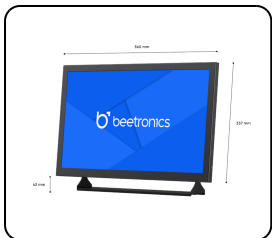

Model: 24HD7M

24 Inch Monitor Metal

This 24 inch Full HD monitor delivers best-in-class picture quality with excellent 178° viewing angles. The 24 inch monitor has a sturdy metal housing and is ideal for desktop, flush and wall mounting. The 24HD7M can be connected via HDMI, VGA, BNC or RCA connections.

- ✓ 1920 x 1080 resolution (Full HD)
- ✓ Input: HDMI, VGA, BNC, RCA
- ✓ Mounting: Flush, embedded, wall, desktop
- ✓ External dimensions: 22.1 x 13.3 x 1.6 inches

General

Manufacturer	Beetronics
Product Line	Monitor Series
Product Name	24 Inch Monitor Metal
Item Number	24HD7M
Product Type	Monitor
Warranty	2 Years
User Manual	Download PDF
Quickstart	Download PDF

Display Architecture

Diagonal Size	23.6 Inches (601 mm)
Aspect Ratio	16:9 (4:3 Adjustable)
Native Resolution	1920 x 1080
Pixels Per Inch	93 PPI
Panel Type	IPS-LCD
Backlight	LED
Surface	Anti-Glare Hard Coating (3H)
Supported Orientation	Landscape, Portrait, Face-up

Connectivity

HDMI	1x
VGA	1x
BNC (CVBS)	1x
RCA Video	1x
USB-A	1x Integrated USB Media Player
AUX Input (3.5mm)	1x
AUX Output (3.5 mm)	1x

Mechanical

Dimensions (Without Stand)	22.1 x 13.3 x 1.6 Inches
Image Size	20.6 x 11.6 Inches
Weight	11.2 lbs (13.4 lbs With Stand)
Colour	Black
Thickness	1.6 Inches