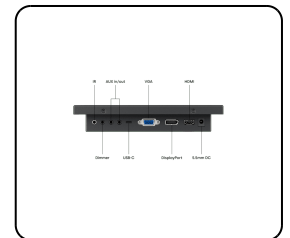

Model: 7TS7M

7 Inch Touchscreen Metal

This high resolution 7 inch touchscreen has a reliable multi-touch panel which ensures accurate operation. The 7TS7M delivers best-in-class picture quality with excellent 178° viewing angles and is compatible with Windows, Mac & Linux operating systems. The touchscreen monitor is designed for professional applications, easy to integrate and suitable for intensive use.

- ✓ High resolution multi-touch panel
- ✓ Input: HDMI, DisplayPort, USB-C, VGA
- ✓ Mounting: Flush, embedded, wall, desktop
- ✓ External dimensions: 7.1 x 4.8 x 1.6 inches

General

Manufacturer	Beetronics
Product Line	Touchscreen Series
Product Name	7 Inch Touchscreen Metal
Item Number	7TS7M
Previous Model	7TS4
Product Type	Touchscreen
Warranty	2 Years
User Manual	Download PDF
Quickstart	Download PDF

Display Architecture

Aspect Ratio	16:10 (16:9, 4:3 Adjustable)
Native Resolution	1280 x 800
Pixels Per Inch	217 PPI
Diagonal Size	7.0 Inches (179 mm)
Panel Type	IPS-LCD
Backlight	LED
Surface	Tempered Glass
Supported Orientation	Landscape, Portrait, Face-up

Mechanical

Dimensions (Without Stand)	7.1 x 4.8 x 1.6 Inches
Active Area	6.0 x 3.7 Inches
Weight	1.5 lbs (2.0 lbs With Stand)
Colour	Black

Mounting

Wall Mount	✔ VESA 75x75mm
Flush Mount	✔ Mounting Strips Included
Stand	✔ Adjustable and Detachable
Supported Mounting Orientations	Landscape, Portrait, Face-up