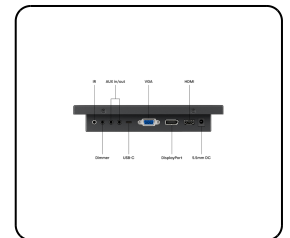

- ✓ High resolution multi-touch panel
- ✓ Input: HDMI, DisplayPort, USB-C, VGA
- ✓ Mounting: Flush, embedded, wall, desktop
- ✓ External dimensions: 7.1 x 4.8 x 1.6 inches

General

Manufacturer	Beetronics
Product Line	Touchscreen Series
Product Name	7 Inch Touchscreen Metal
Item Number	7TS7M
Previous Model	7TS4
Product Type	Touchscreen
Warranty	2 Years
User Manual	Download PDF
Quickstart	Download PDF

Display Architecture

Aspect Ratio	16:10 (16:9, 4:3 Adjustable)
Native Resolution	1280 x 800
Pixels Per Inch	217 PPI
Diagonal Size	7.0 Inches (179 mm)
Panel Type	IPS-LCD
Backlight	LED
Surface	Tempered Glass
Supported Orientation	Landscape, Portrait, Face-up

Mechanical

Dimensions (Without Stand)	7.1 x 4.8 x 1.6 Inches
Active Area	6.0 x 3.7 Inches
Weight	1.5 lbs (2.0 lbs With Stand)
Colour	Black

Mounting

Wall Mount	✔ VESA 75x75mm
Flush Mount	✔ Mounting Strips Included
Stand	✔ Adjustable and Detachable
Supported Mounting Orientations	Landscape, Portrait, Face-up

Power

Input Voltage	19V DC
Operating Voltage Range	9-36V DC
Power Consumption	7 W (On), 0.4 W (Standby)
Power Supply	External DC Power Supply Included
Power Connector	5.5 mm × 2.1 mm DC Barrel Connector
DC Cable Length	4.9 ft
AC Power Cord Length	3.3 ft