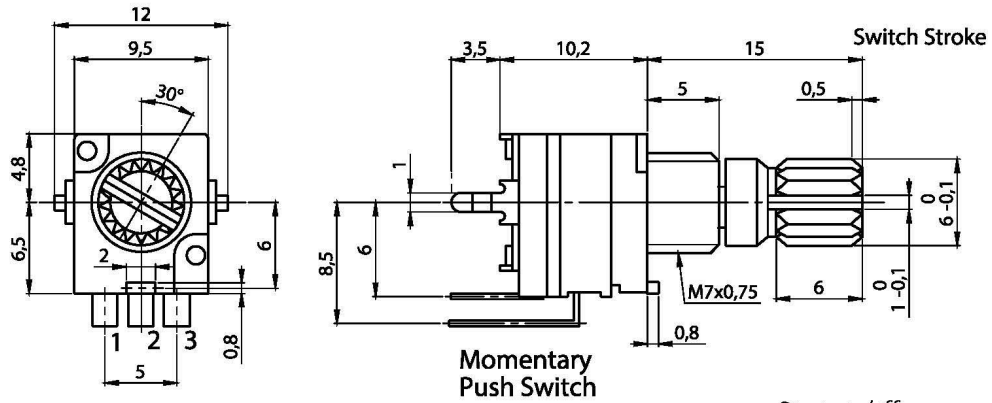

# External Dimmer - 16 Feet

**DMK7**