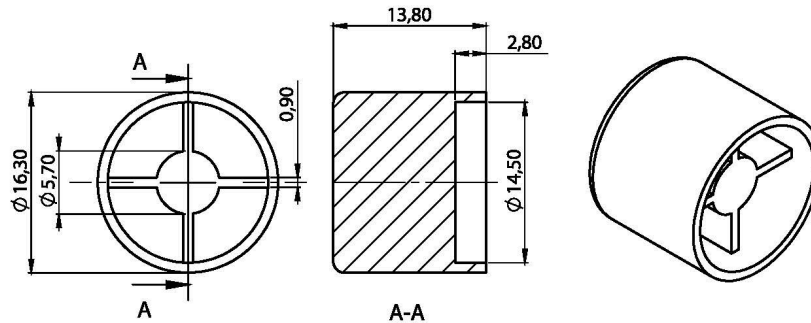

Model: DMK7

External Dimmer - 16 Feet

DMK7