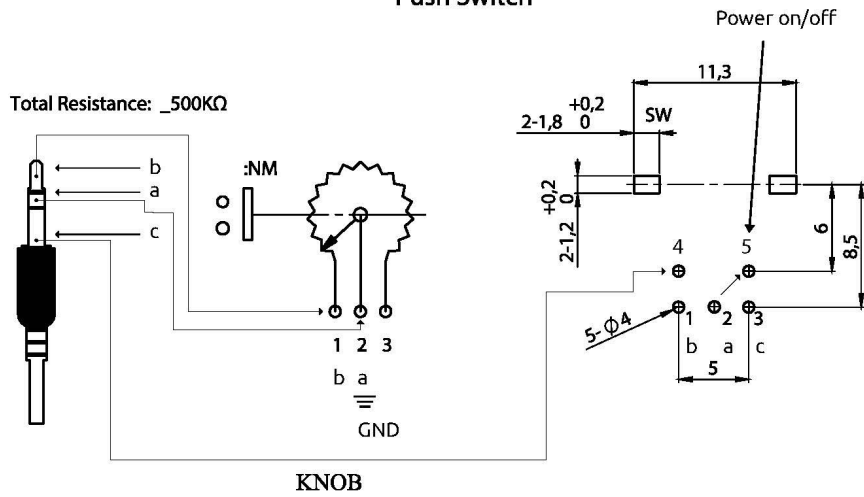

Model: DMK7

External Dimmer - 16 Feet

DMK7