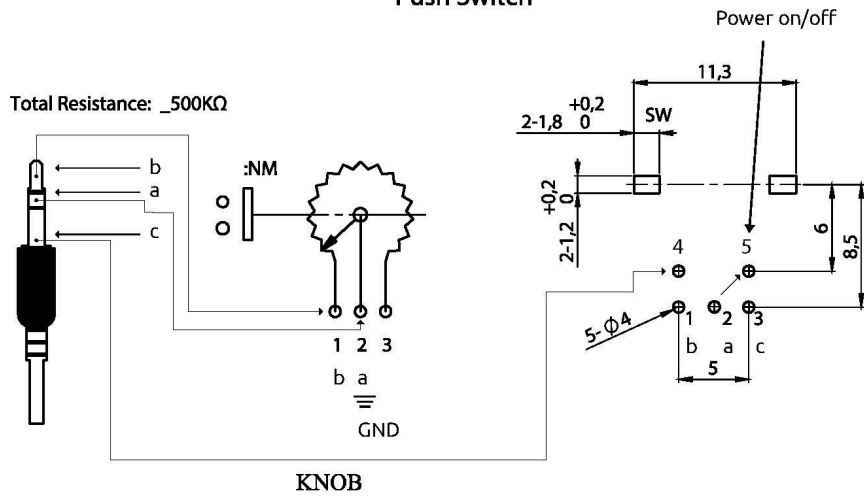

# External Dimmer - 16 Feet

**DMK7**