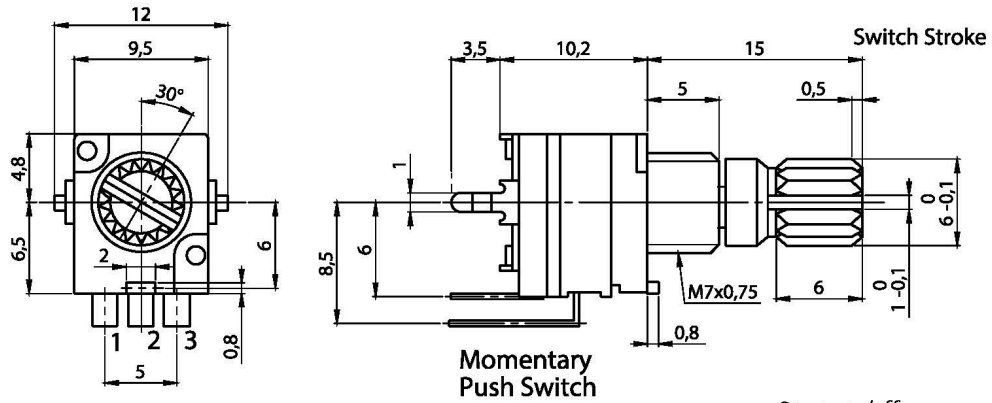

Model: DMK7

External Dimmer - 16 Feet

DMK7