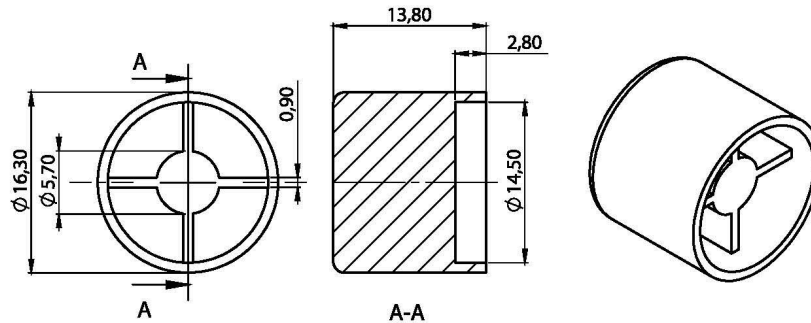

# External Dimmer - 16 Feet

**DMK7**