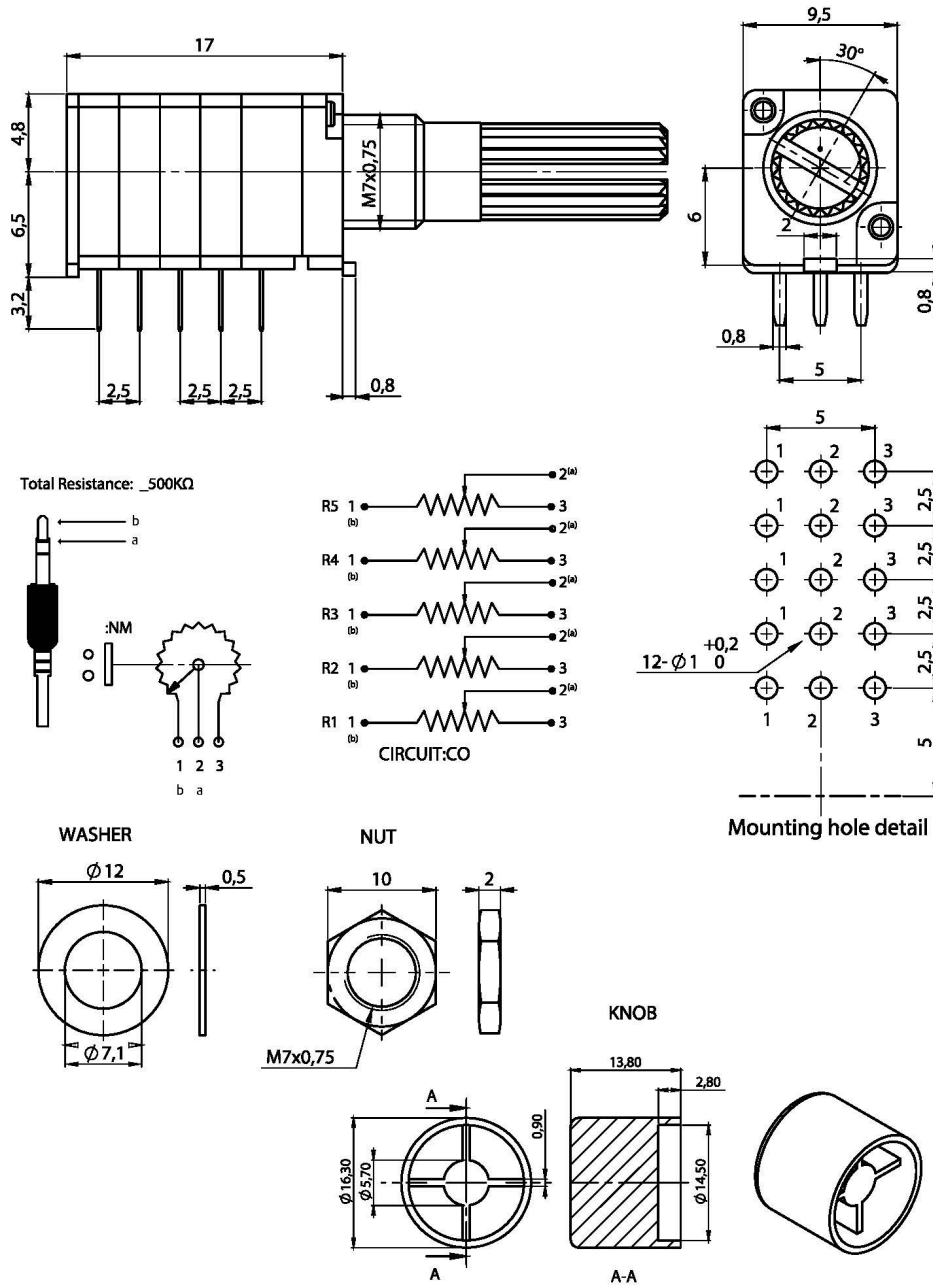

Model: DMK8

External Multi-Dimmer - 16 Feet

DMK8