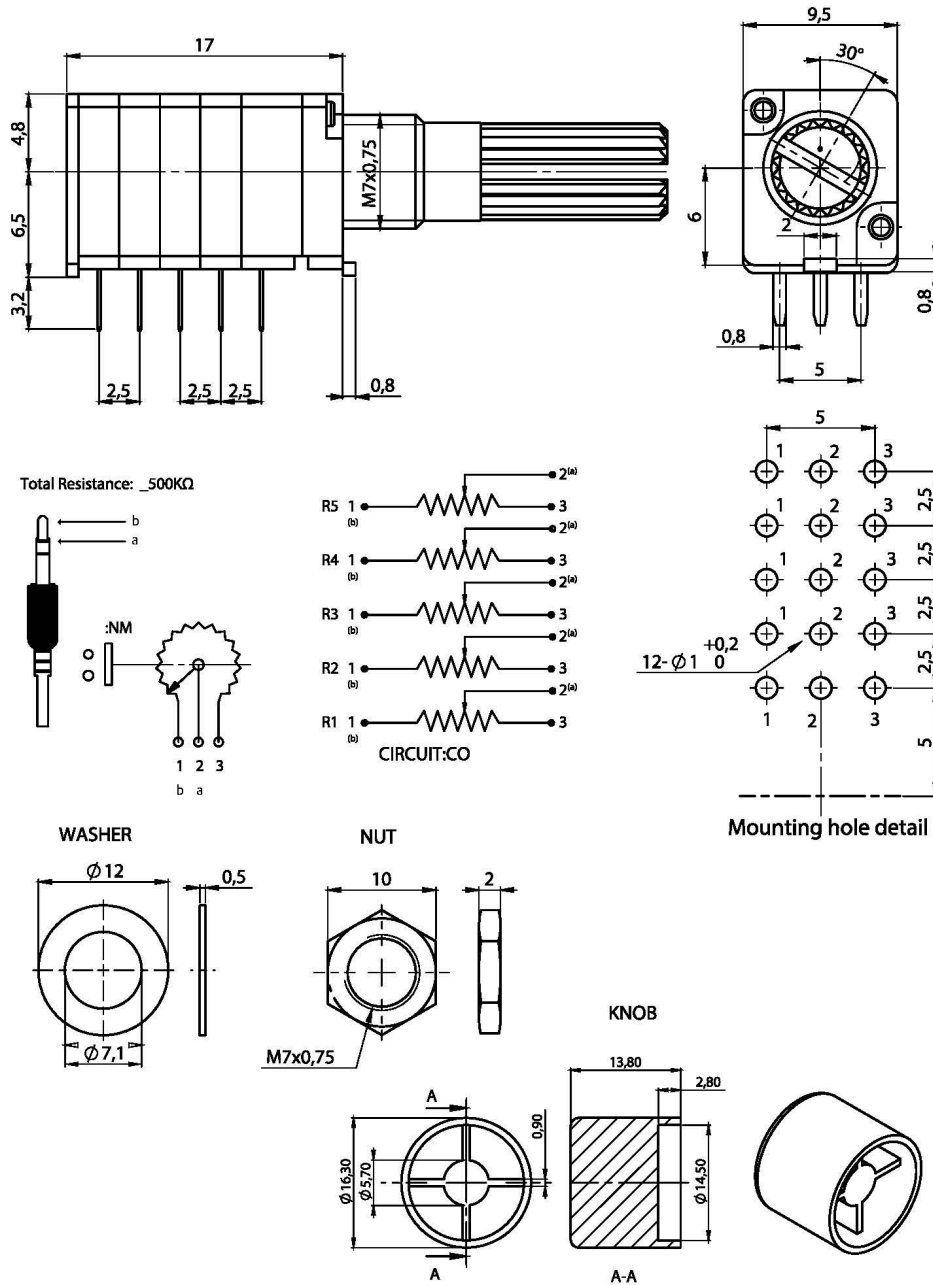

Model: DMK8

# External Multi-Dimmer - 16 Feet

DMK8